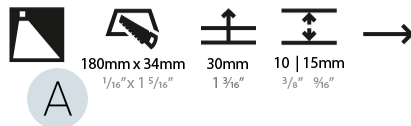

PROJECT	_____
TYPE	_____
SPECIFIER	_____
QUANTITY	_____
DATE	_____

DELIGHT STRING STEP RECESSED

A35700-

base number	LED Color Temp	Finishes (Diamond)	Finishes (Triangle)
	30/35/50		

- To build a product code in our configurator select the specify button on the base model # product page
- To build a manual product code on this datasheet choose from the options listed below in blue font and add the suffix to the base model #

PHYSICAL

Shape: Rectangle
 Length (mm): 190
 Length (in): 7 1/2
 Height (mm): 40
 Depth (mm): 27
 Height (in): 1 9/16
 Depth (in): 1 1/16
 Ceiling Thickness (mm): 10 / 12 / 15
 Ceiling Thickness (in): 3/8 or 1/2 or 9/16
 Min. Recessing Depth (mm): 30
 Min. Recessing Depth (in): 1 3/16
 Weight (kg): 0.208
 Weight (lbs): 0.4576
 Fixture Finish: SSR / BKV / CWI / CRY / HAB / UFT / ITA / RUA / FTG / MYG / LOD / PUS / FRO / FUP / KIA / POP / BLS / SPG / MEY / GOH / CHC / COM / ABZ / JAG / OBR / MOS / ROR
 Fixture Material: Aluminum
 Cut-out Measurements: 140mm / 5 1/2" x 34mm / 1 5/16"

LED

Number of LEDs: 1
 Color Temperature (°K): 3000 / 3500 / 5000
 Max. Delivered Lumen (lm): 60
 CRI: >80 CRI
 Lamp Life (hrs): 50000

OPTICAL

RATINGS AND CERTIFICATIONS

Certified By: Certified for North American Standards
 IP rating: IP20

PHYSICAL

Shape: Rectangle
 Length (mm): 340
 Length (in): 13 3/8
 Height (mm): 40
 Depth (mm): 27
 Height (in): 1 9/16
 Depth (in): 1 1/16
 Ceiling Thickness (mm): 10 / 12 / 15
 Ceiling Thickness (in): 3/8 or 1/2 or 9/16
 Min. Recessing Depth (mm): 30
 Min. Recessing Depth (in): 1 3/16
 Weight (kg): 0.404
 Weight (lbs): 0.89
 Fixture Finish: SSR / BKV / CWI / CRY / HAB / UFT / ITA / RUA / FTG / MYG / LOD / PUS / FRO / FUP / KIA / POP / BLS / SPG / MEY / GOH / CHC / COM / ABZ / JAG / OBR / MOS / ROR
 Fixture Material: Aluminum
 Cut-out Measurements: 330mm / 13" x 34mm / 1 5/16"