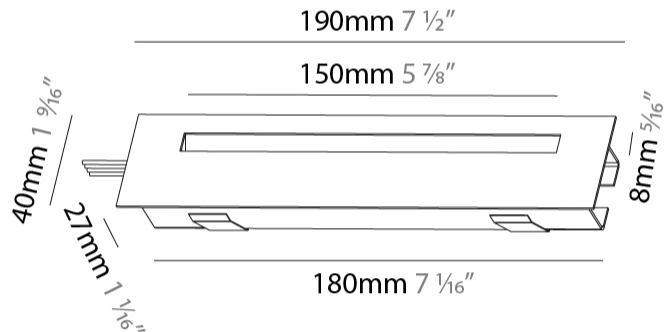

GENERAL

Series: Delight
Subseries: Delight String Step
Partner: Prolicht
Division: Architectural
Installation: Recessed
Product Type: Step Light
Mounting Location: Wall
Light Distribution: Asymmetric

PHYSICAL

Shape: Rectangle
Length (mm): 190
Length (in): 7 1/2
Height (mm): 40
Depth (mm): 27
Height (in): 1 9/16
Depth (in): 1 1/16
Ceiling Thickness (mm): 10 / 12 / 15
Ceiling Thickness (in): 3/8 or 1/2 or 9/16
Min. Recessing Depth (mm): 30
Min. Recessing Depth (in): 1 3/16
Weight (kg): 0.208
Weight (lbs): 0.4576
Fixture Finish: SSR / BKV / CWI / CRY / HAB / UFT / ITA / RUA / FTG / MYG / LOD / PUS / FRO / FUP / KIA / POP / BLS / SPG / MEY / GOH / CHC / COM / ABZ / JAG / OBR / MOS / ROR
Fixture Material: Aluminum
Cut-out Measurements: 140mm / 5 1/2" x 34mm / 1 5/16"

ELECTRICAL

Lamp Type: LED (Zhaga Standard)
Input Wattage (W): 2.2
Total Output Wattage (W): 2
Dimming: 0-10V Dimming / Phase Dimming (120Vac Only)
Driver Included: No
Driver Location: Remote
Driver Type: Constant Voltage - 120 / 277Vac
Driver Class: Class 2
Input Voltage (V): 120 - 277
Output Voltage (V): 24

LED

Number of LEDs: 1
Color Temperature (°K): 3000 / 3500 / 5000
Max. Delivered Lumen (lm): 60
CRI: >80 CRI
Lamp Life (hrs): 50000

OPTICAL

RATINGS AND CERTIFICATIONS

Certified By: Certified for North American Standards
IP rating: IP20