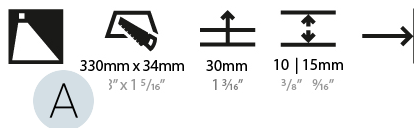

GENERAL

Series: Delight
Subseries: Delight String Step
Partner: Prolicht
Division: Architectural
Installation: Recessed
Product Type: Step Light
Mounting Location: Wall
Light Distribution: Asymmetric

PHYSICAL

Shape: Rectangle
Length (mm): 340
Length (in): 13 3/8
Height (mm): 40
Depth (mm): 27
Height (in): 1 9/16
Depth (in): 1 1/16
Ceiling Thickness (mm): 10 / 12 / 15
Ceiling Thickness (in): 3/8 or 1/2 or 9/16
Min. Recessing Depth (mm): 30
Min. Recessing Depth (in): 1 3/16
Weight (kg): 0.404
Weight (lbs): 0.89
Fixture Finish: SSR / BKV / CWI / CRY / HAB / UFT / ITA / RUA / FTG / MYG / LOD / PUS / FRO / FUP / KIA / POP / BLS / SPG / MEY / GOH / CHC / COM / ABZ / JAG / OBR / MOS / ROR
Fixture Material: Aluminum
Cut-out Measurements: 330mm / 13" x 34mm / 1 5/16"

ELECTRICAL

Lamp Type: LED (Zhaga Standard)
Input Wattage (W): 4
Total Output Wattage (W): 3.6
Dimming: 0-10V Dimming / Phase Dimming (120Vac Only)
Driver Included: No
Driver Location: Remote
Driver Type: Constant Voltage - 120 / 277Vac
Driver Class: Class 2
Input Voltage (V): 120 - 277
Output Voltage (V): 24

LED

Number of LEDs: 1
Color Temperature (°K): 3000 / 3500 / 5000
Max. Delivered Lumen (lm): 120
CRI: >80 CRI
Lamp Life (hrs): 50000

OPTICAL

RATINGS AND CERTIFICATIONS

Certified By: Certified for North American Standards
IP rating: IP20