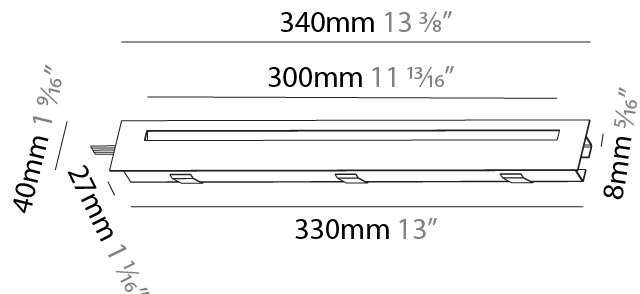

GENERAL

Series: Delight
Subseries: Delight String Step
Partner: Prolicht
Division: Architectural
Installation: Recessed
Product Type: Step Light
Mounting Location: Wall
Light Distribution: Asymmetric

PHYSICAL

Shape: Rectangle
Length (mm): 340
Length (in): 13 3/8
Height (mm): 40
Depth (mm): 27
Height (in): 1 9/16
Depth (in): 1 1/16
Ceiling Thickness (mm): 10 / 12 / 15
Ceiling Thickness (in): 3/8 or 1/2 or 9/16
Min. Recessing Depth (mm): 30
Min. Recessing Depth (in): 1 3/16
Weight (kg): 0.404
Weight (lbs): 0.89
Fixture Finish: SSR / BKV / CWI / CRY / HAB / UFT / ITA / RUA / FTG / MYG / LOD / PUS / FRO / FUP / KIA / POP / BLS / SPG / MEY / GOH / CHC / COM / ABZ / JAG / OBR / MOS / ROR
Fixture Material: Aluminum
Cut-out Measurements: 330mm / 13" x 34mm / 1 5/16"

ELECTRICAL

Lamp Type: LED (Zhaga Standard)
Input Wattage (W): 4
Total Output Wattage (W): 3.6
Dimming: 0-10V Dimming / Phase Dimming (120Vac Only)
Driver Included: No
Driver Location: Remote
Driver Type: Constant Voltage - 120 / 277Vac
Driver Class: Class 2
Input Voltage (V): 120 - 277
Output Voltage (V): 24

LED

Number of LEDs: 1
Color Temperature (°K): 3000 / 3500 / 5000
Max. Delivered Lumen (lm): 120
CRI: >80 CRI
Lamp Life (hrs): 50000

OPTICAL

RATINGS AND CERTIFICATIONS

Certified By: Certified for North American Standards
IP rating: IP20